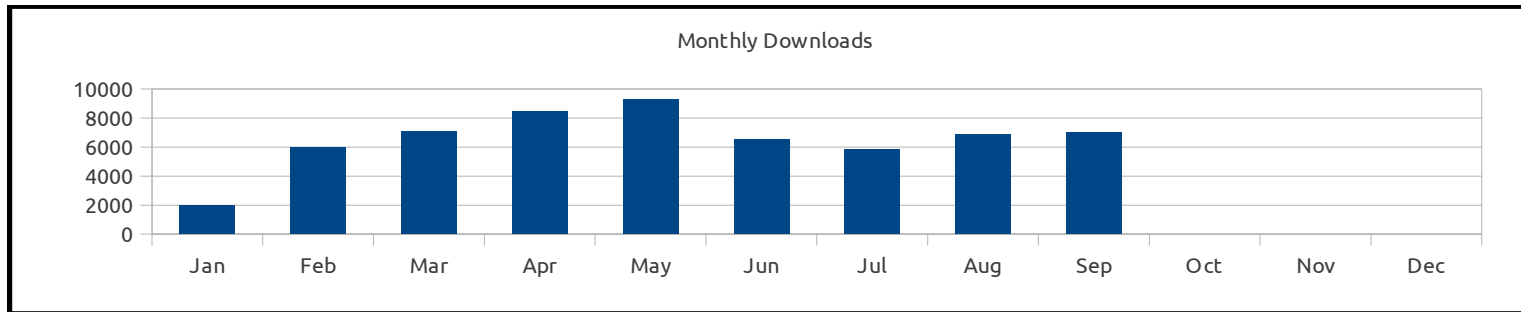

SUNScholar

Top pages	Jan	Feb	Mar	Apr	May	Jun	Jul	Aug	Sep	Oct	Nov	Dec
Search	3069	7055	7742	7176	6567	4701	4544	7149	6088			
Adv. Search	2051	6699	5429	4807	4236	4447	4808	4620	4943			
Submission	957	2014	891	2765	2579	2479	4825	3009	2270			
By Author	1235	2478	3184	4606	2235	3960	2212	2102	7563			
By Title	497	708	590	1904	986	1580	1152	2038	4759			
By Subject	481	707	853	927	929	579	546	1080	5805			

Downloads	Jan	Feb	Mar	Apr	May	Jun	Jul	Aug	Sep	Oct	Nov	Dec
	1956	5968	7086	8444	9241	6501	5845	6843	6990