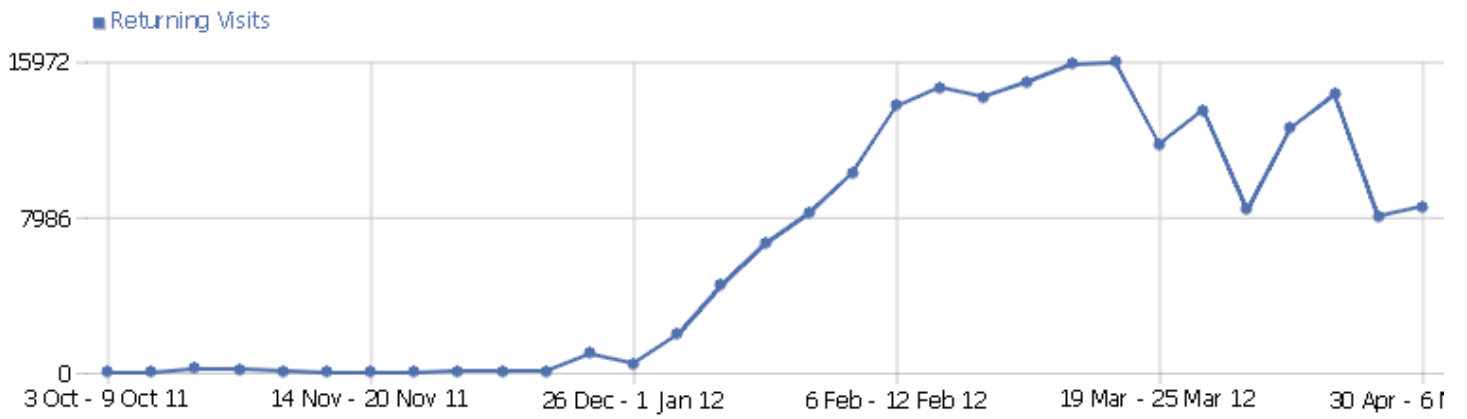

Returning Visits

Name	Value
Returning Visits	8520
Actions by Returning Visits	26278
Bounce Rate for Returning Visits	39%
Avg. Actions per Returning Visit	3.1
Avg. Duration of a Returning Visit (in sec)	00:05:53
Unique returning visitors	0