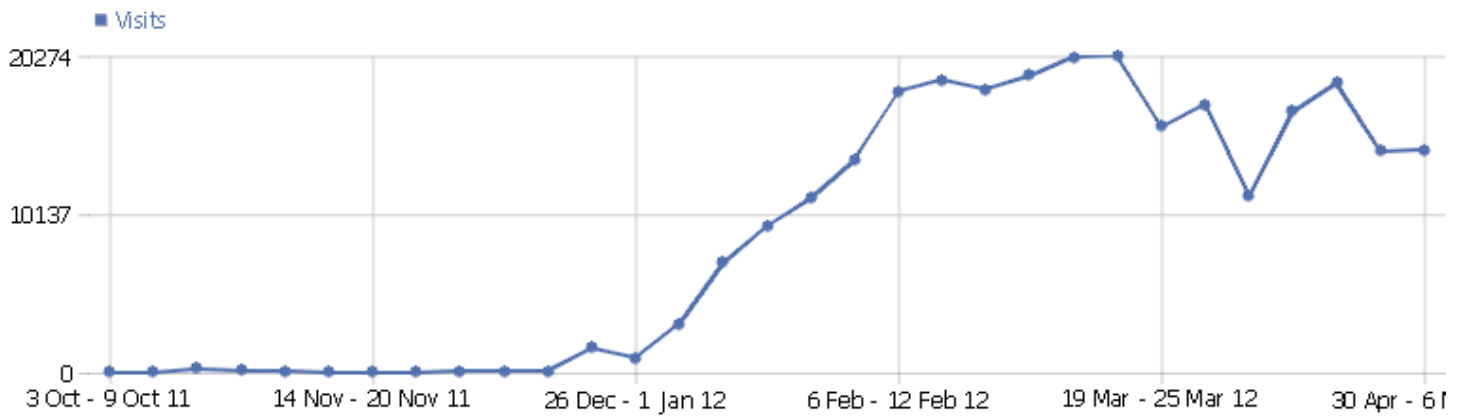

Website Library

Date range: Week 30 April - 6 May 2012

Weekly Report for library website

Visits Summary

Name	Value
Unique visitors	8985
Visits	14248
Actions	41321
Maximum actions in one visit	668
Bounce Rate	43%
Actions per Visit	2.9
Avg. Visit Duration (in seconds)	00:05:20

Visits by server time

Server time	Visits	Actions	Actions per Visit	Avg. Time on Website	Bounce Rate	Revenue
0h	139	308	2.22	00:02:52	54.68%	\$ 0
1h	79	281	3.56	00:05:19	35.44%	\$ 0
2h	48	129	2.69	00:03:01	41.67%	\$ 0
3h	37	95	2.57	00:01:40	48.65%	\$ 0
4h	20	36	1.8	00:00:32	50%	\$ 0
5h	42	108	2.57	00:04:36	30.95%	\$ 0
6h	57	149	2.61	00:02:53	36.84%	\$ 0
7h	202	547	2.71	00:04:11	48.02%	\$ 0
8h	788	1945	2.47	00:03:36	45.05%	\$ 0
9h	1066	2840	2.66	00:04:13	43.62%	\$ 0
10h	1208	3075	2.55	00:04:40	45.28%	\$ 0
11h	1319	3693	2.8	00:05:48	43.52%	\$ 0
12h	1315	3728	2.83	00:06:12	42.74%	\$ 0
13h	1179	3367	2.86	00:05:46	43.6%	\$ 0
14h	1221	3517	2.88	00:05:19	40.79%	\$ 0
15h	1157	3314	2.86	00:05:10	42.26%	\$ 0
16h	989	3261	3.3	00:06:26	41.56%	\$ 0
17h	653	2543	3.89	00:08:13	44.1%	\$ 0
18h	534	1644	3.08	00:05:48	47%	\$ 0
19h	526	1342	2.55	00:04:37	45.44%	\$ 0
20h	556	2248	4.04	00:05:30	43.35%	\$ 0
21h	470	1305	2.78	00:04:21	39.36%	\$ 0
22h	386	1128	2.92	00:05:06	42.75%	\$ 0
23h	257	718	2.79	00:05:11	39.69%	\$ 0